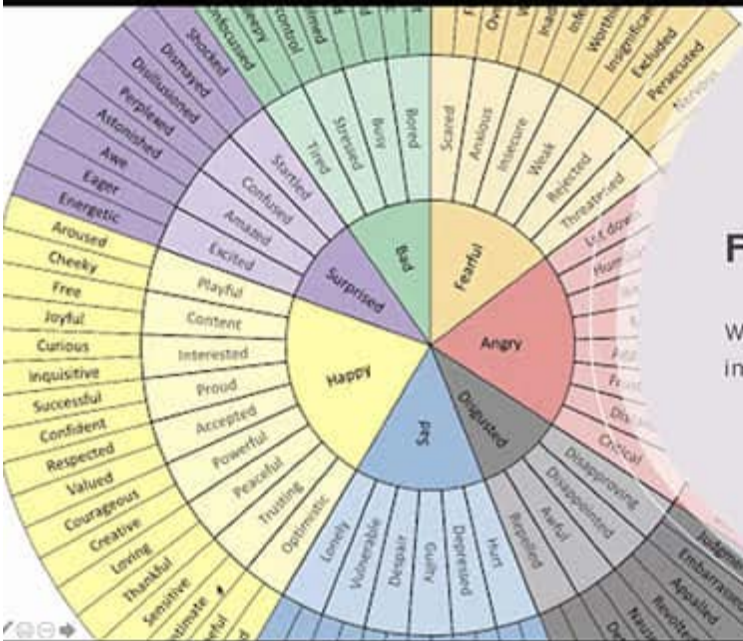

Feelings

What role do feelings play in performance