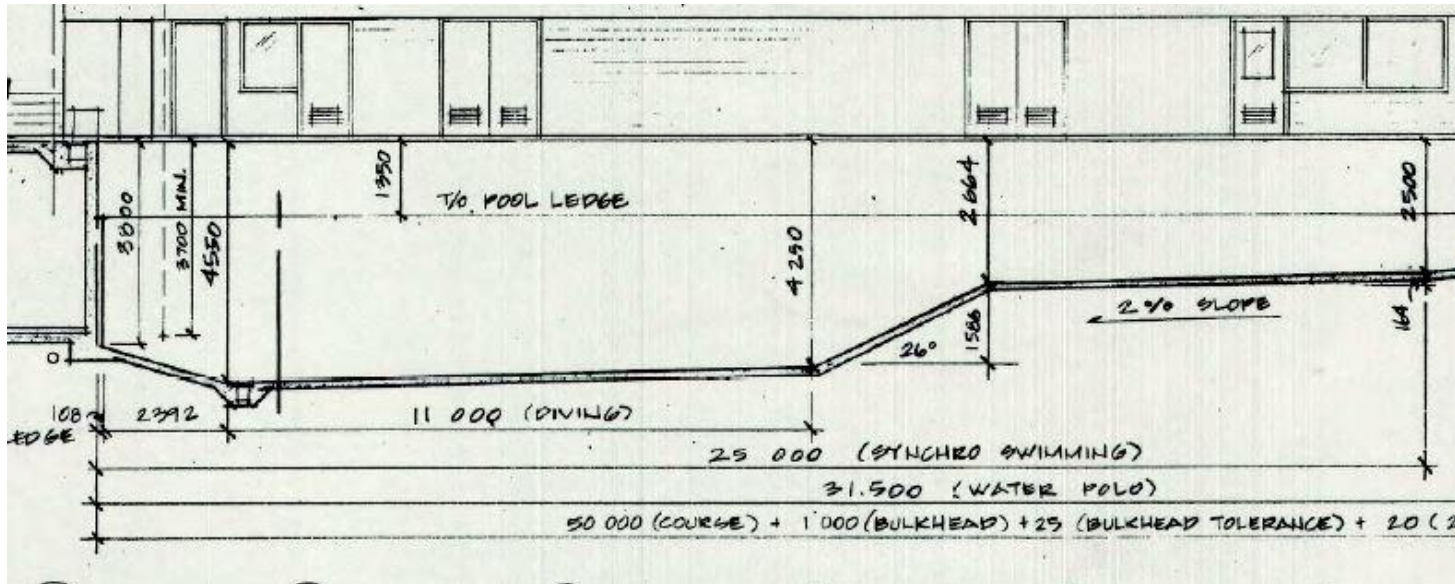

Pool Dimensions – Surrey Sport and Leisure Complex, Surrey

Depth at Bulkhead: 1.97 metres
Distance to Dropoff: 12.5 metres
Depth at Dropoff end: 3.0 metres
Deepest Depth: 3.8 metres

Pool Dimensions - Canada Games Aquatic Centre, Kamloops

- Depth at Bulkhead: 2.5 metres
- Distance to Dropoff: 10 metres
- Depth at Dropoff start: 2.6 metres
- Depth at Dropoff end: 4.2 metres

Pool Dimensions – Watermania, Richmond

Depth at Bulkhead:	1.84 metres
Distance to Dropoff:	14.0 metres
Distance to Dropoff end:	5 metres
Deepest Depth:	4.2 metres