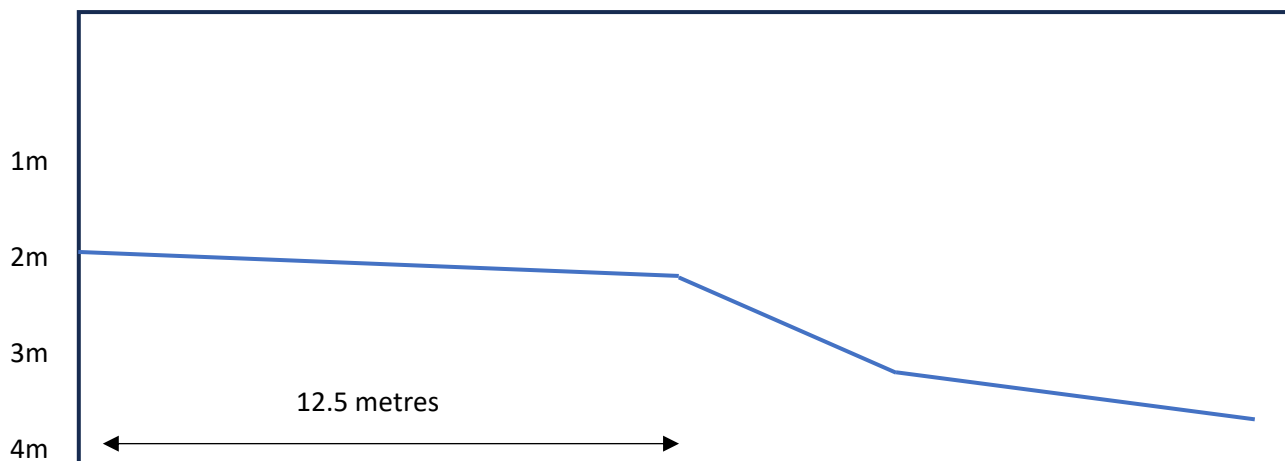

Pool Dimensions – Surrey Sport and Leisure Complex, Surrey

Depth at Bulkhead: 1.97 metres
Distance to Dropoff: 12.5 metres
Depth at Dropoff end: 3.0 metres
Deepest Depth: 3.8 metres

Pool Dimensions - Canada Games Aquatic Centre, Kamloops

- Depth at Bulkhead: 2.5 metres
- Distance to Dropoff: 10 metres
- Depth at Dropoff start: 2.6 metres
- Depth at Dropoff end: 4.2 metres

Pool Dimensions – Watermania, Richmond

Depth at Bulkhead:	1.84 metres
Distance to Dropoff:	14.0 metres
Distance to Dropoff end:	5 metres
Deepest Depth:	4.2 metres